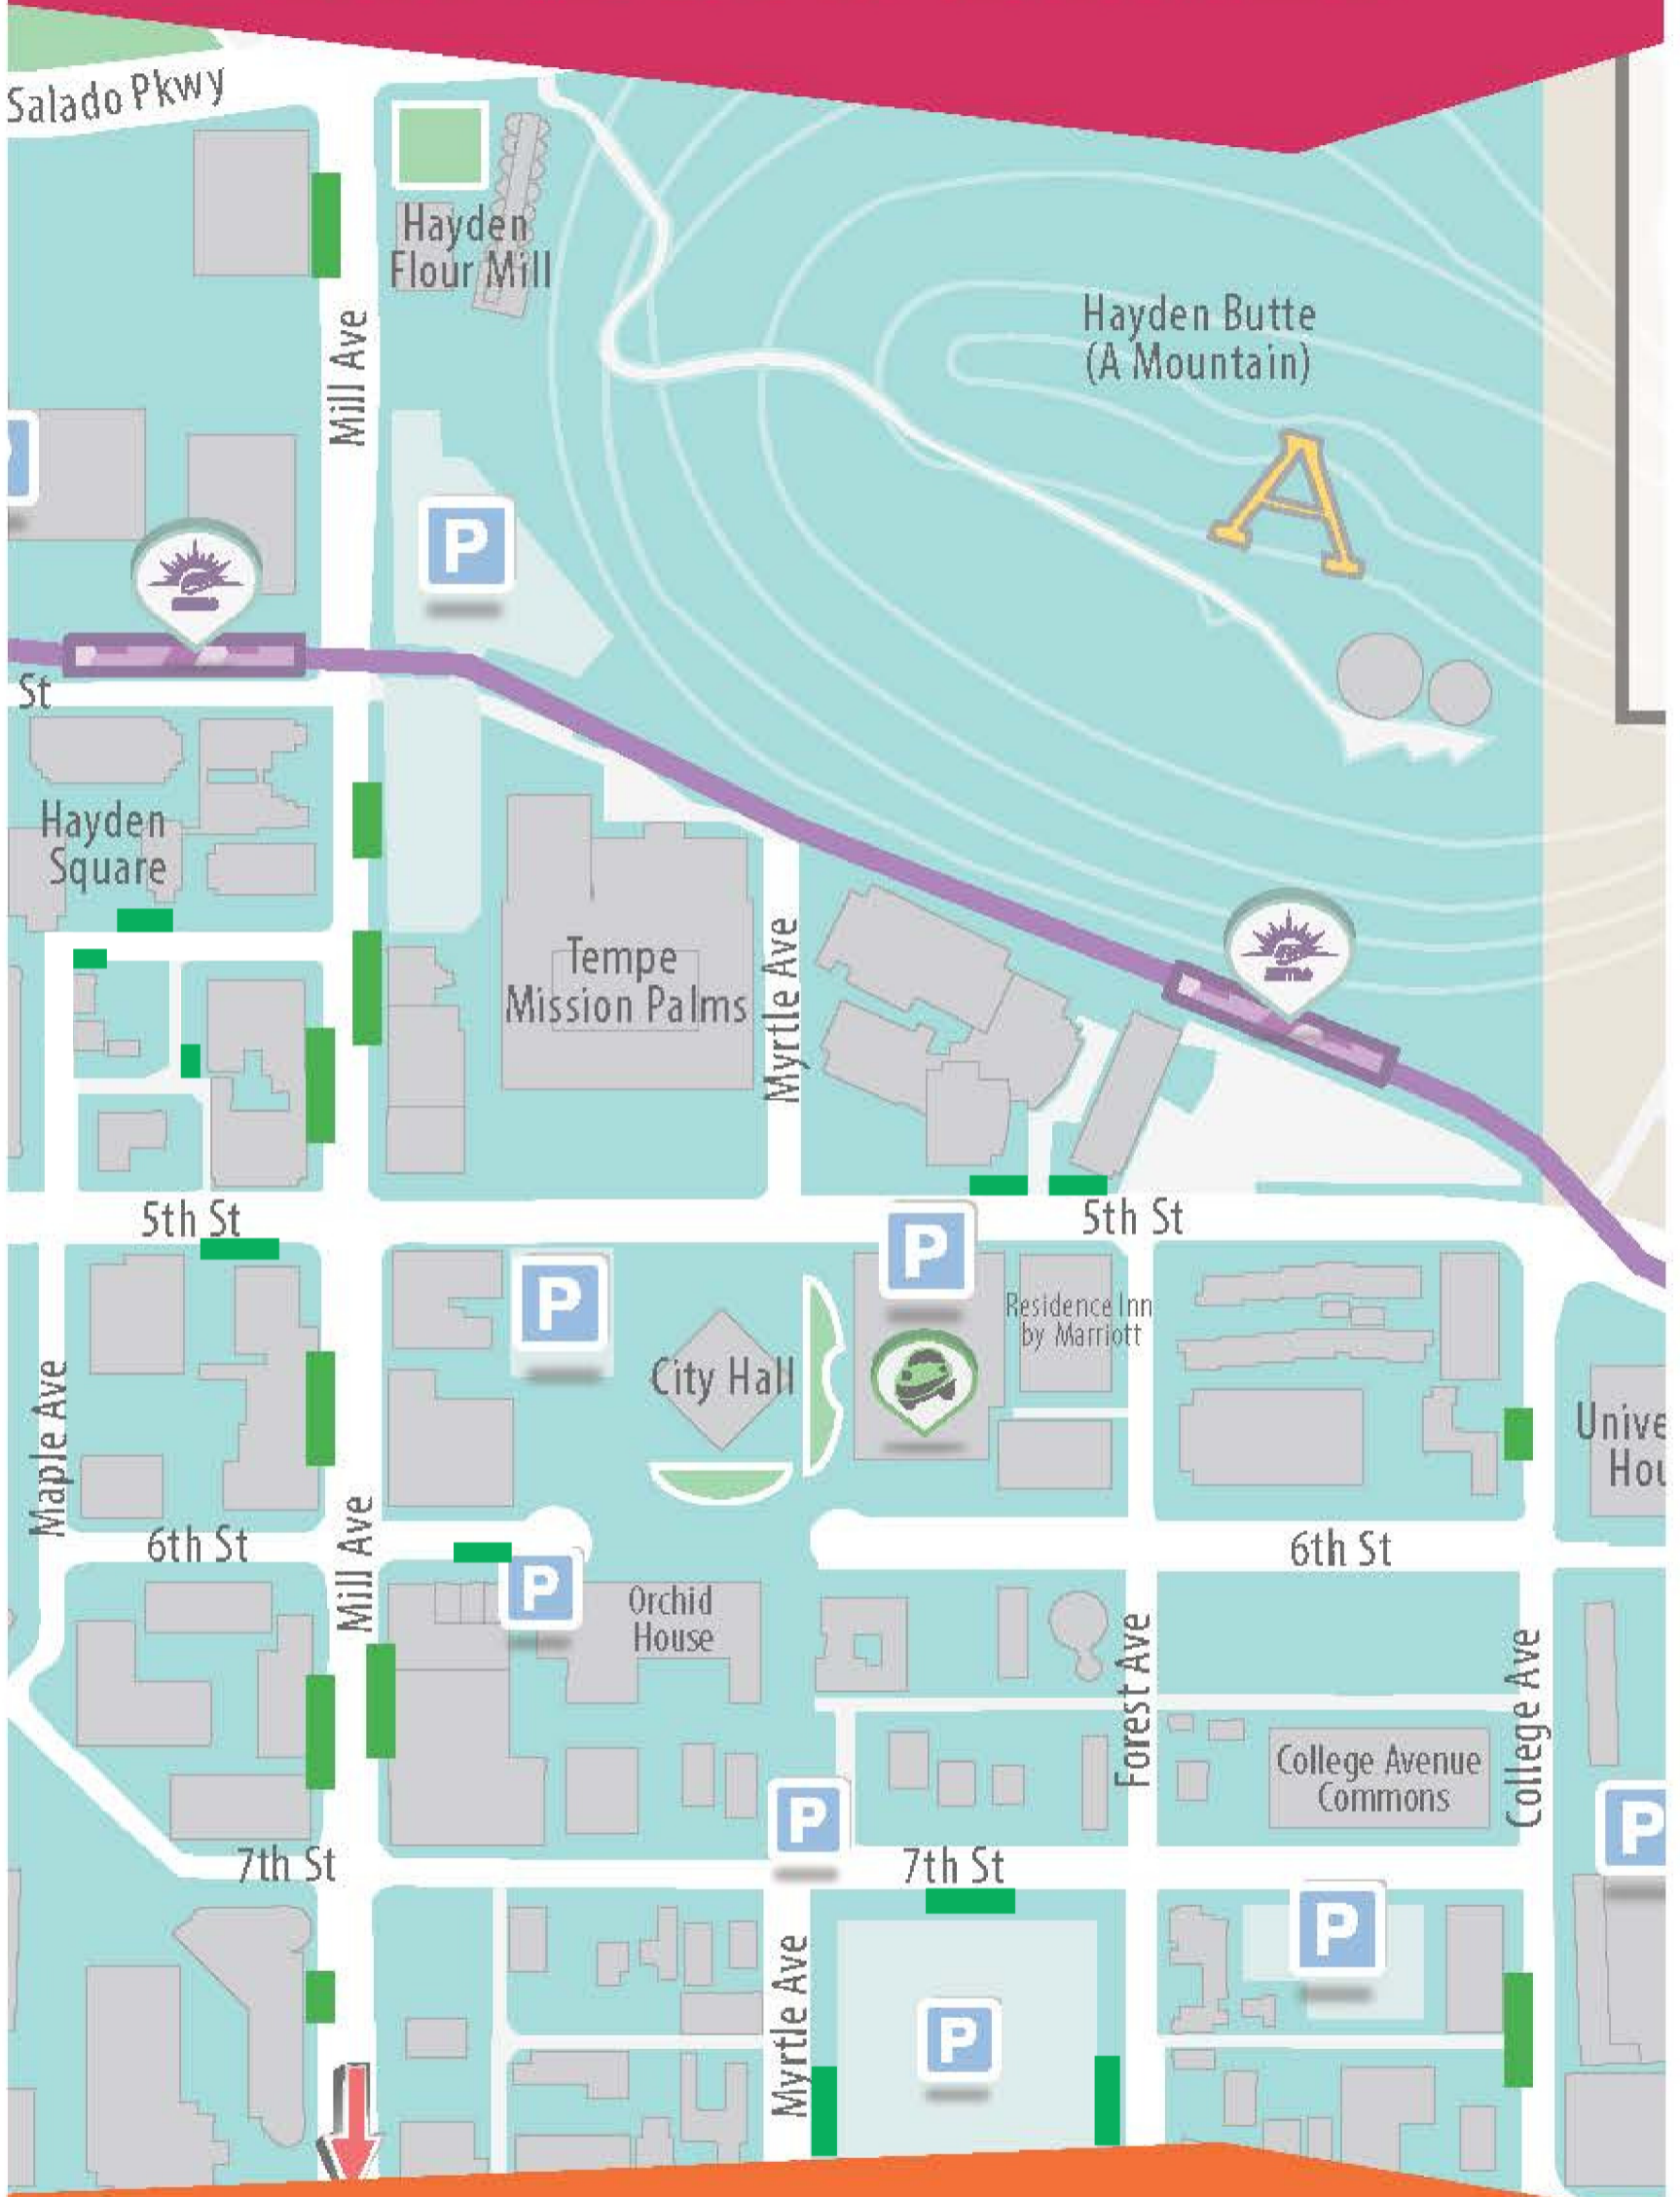

DOWNTOWN TEMPE

DUE TO THE CONTINUED GROWTH IN DOWNTOWN TEMPE, WE ADDED ADDITIONAL OPTIONS FOR DELIVERY COMPANIES AND BUSINESSES TO ALLEVIATE IMPROPER AND ILLEGAL PARKING CONCERNS.

WE ARE NOW ALLOWING COMMERCIAL VEHICLES TO USE ANY ON-STREET METERED SPACE(S) BETWEEN THE HOURS OF 5AM-10AM, MONDAY-SUNDAY, WITH NO PAYMENT REQUIRED FOR UP TO 30 MINUTES. WHILE OCCUPYING A METERED SPACE, YOU CANNOT PARK IN A MANNER THAT WOULD CAUSE A TRAFFIC HAZARD OR IMPEDE THE FLOW OF TRAFFIC. IF YOU HAVE TO MAKE A DELIVERY AFTER 10AM, YOU MAY STILL USE THE TRADITIONAL LOADING ZONES, BUT THEY WILL BE AVAILABLE ON A FIRST-COME, FIRST-SERVED BASIS. ALSO, PLEASE NOTE THAT FINES FOR LOADING ZONE AND FIRE LANE VIOLATIONS INCREASED TO \$84 AND \$115 RESPECTIVELY.

PARKING

COMMERCIAL LOADING

UNLOADING ACTIVITY

MAP

LOADING ZONES

THE DESIGNATED GREEN BOXES ON THE MAP ARE THE OFFICIAL LOADING ZONES WITHIN THE DOWNTOWN. THESE LOADING ZONES ARE AVAILABLE FROM 5AM TO 10PM.