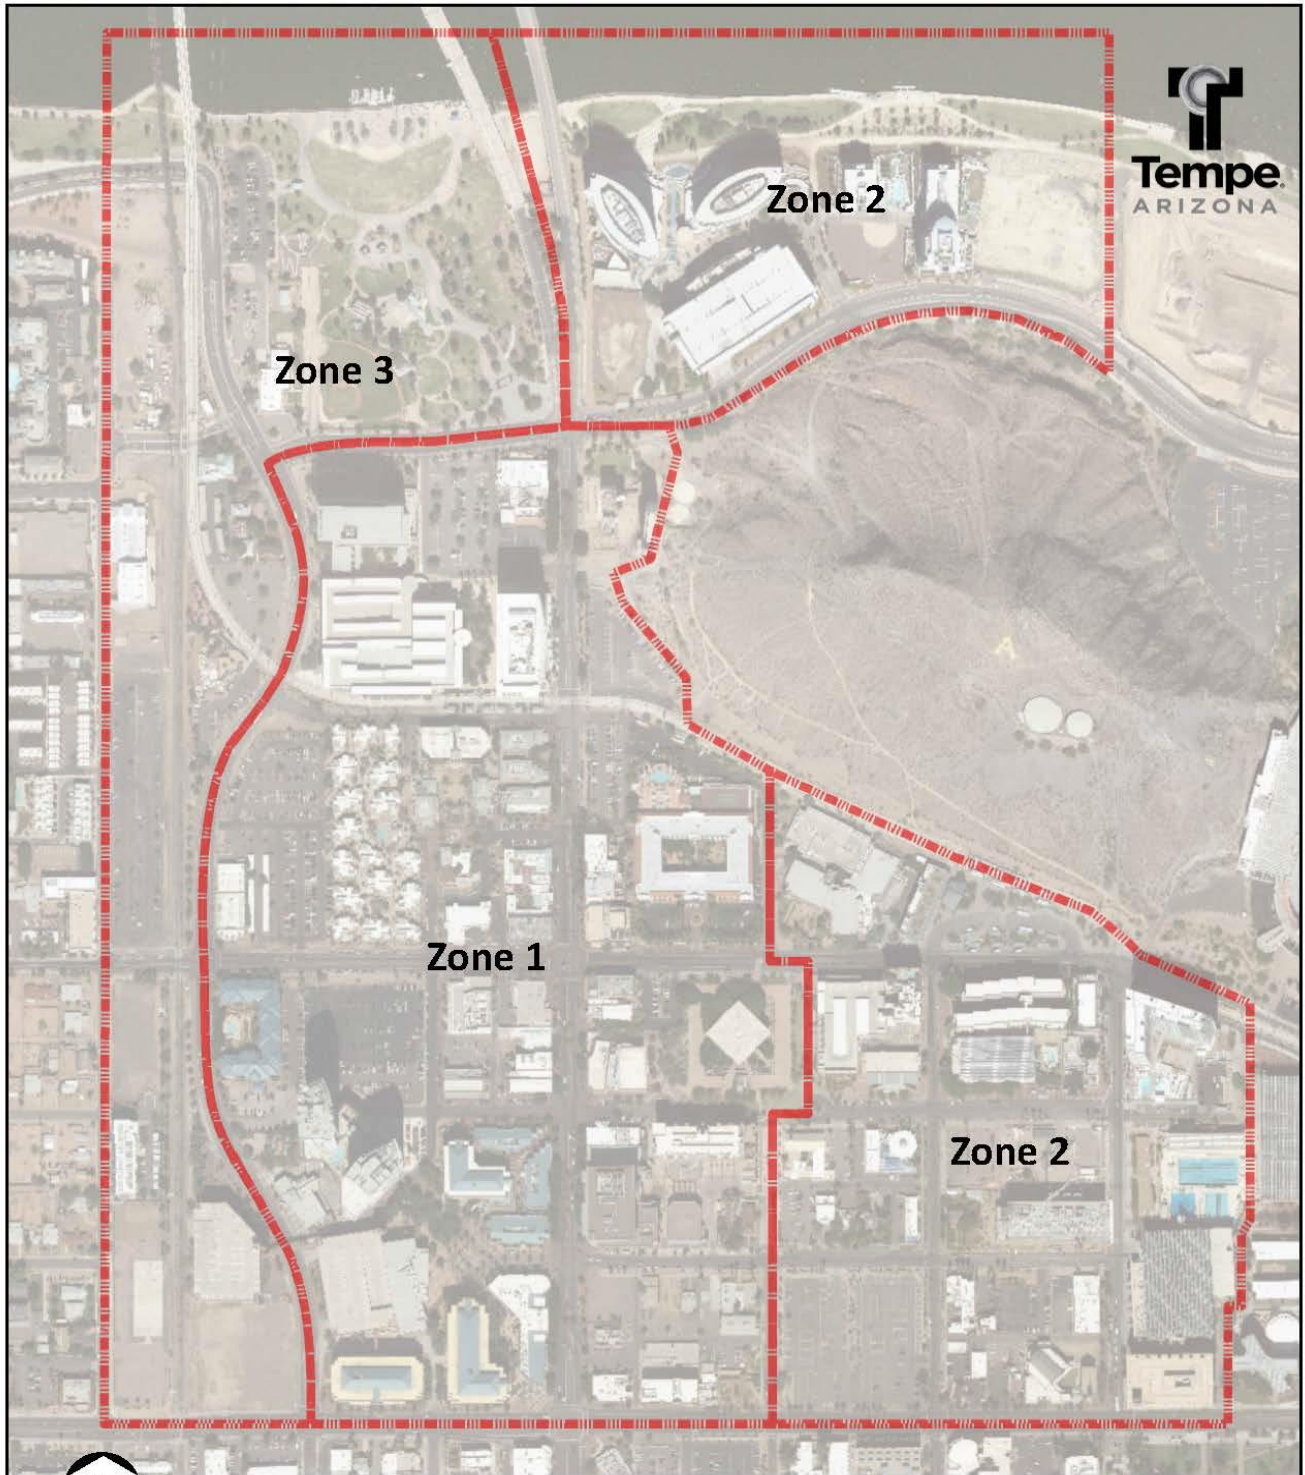

# DOWNTOWN TEMPE ENHANCED SERVICES IMPROVEMENT DISTRICT ZONES 2023-2024

0 190 380 760 1,140 Feet