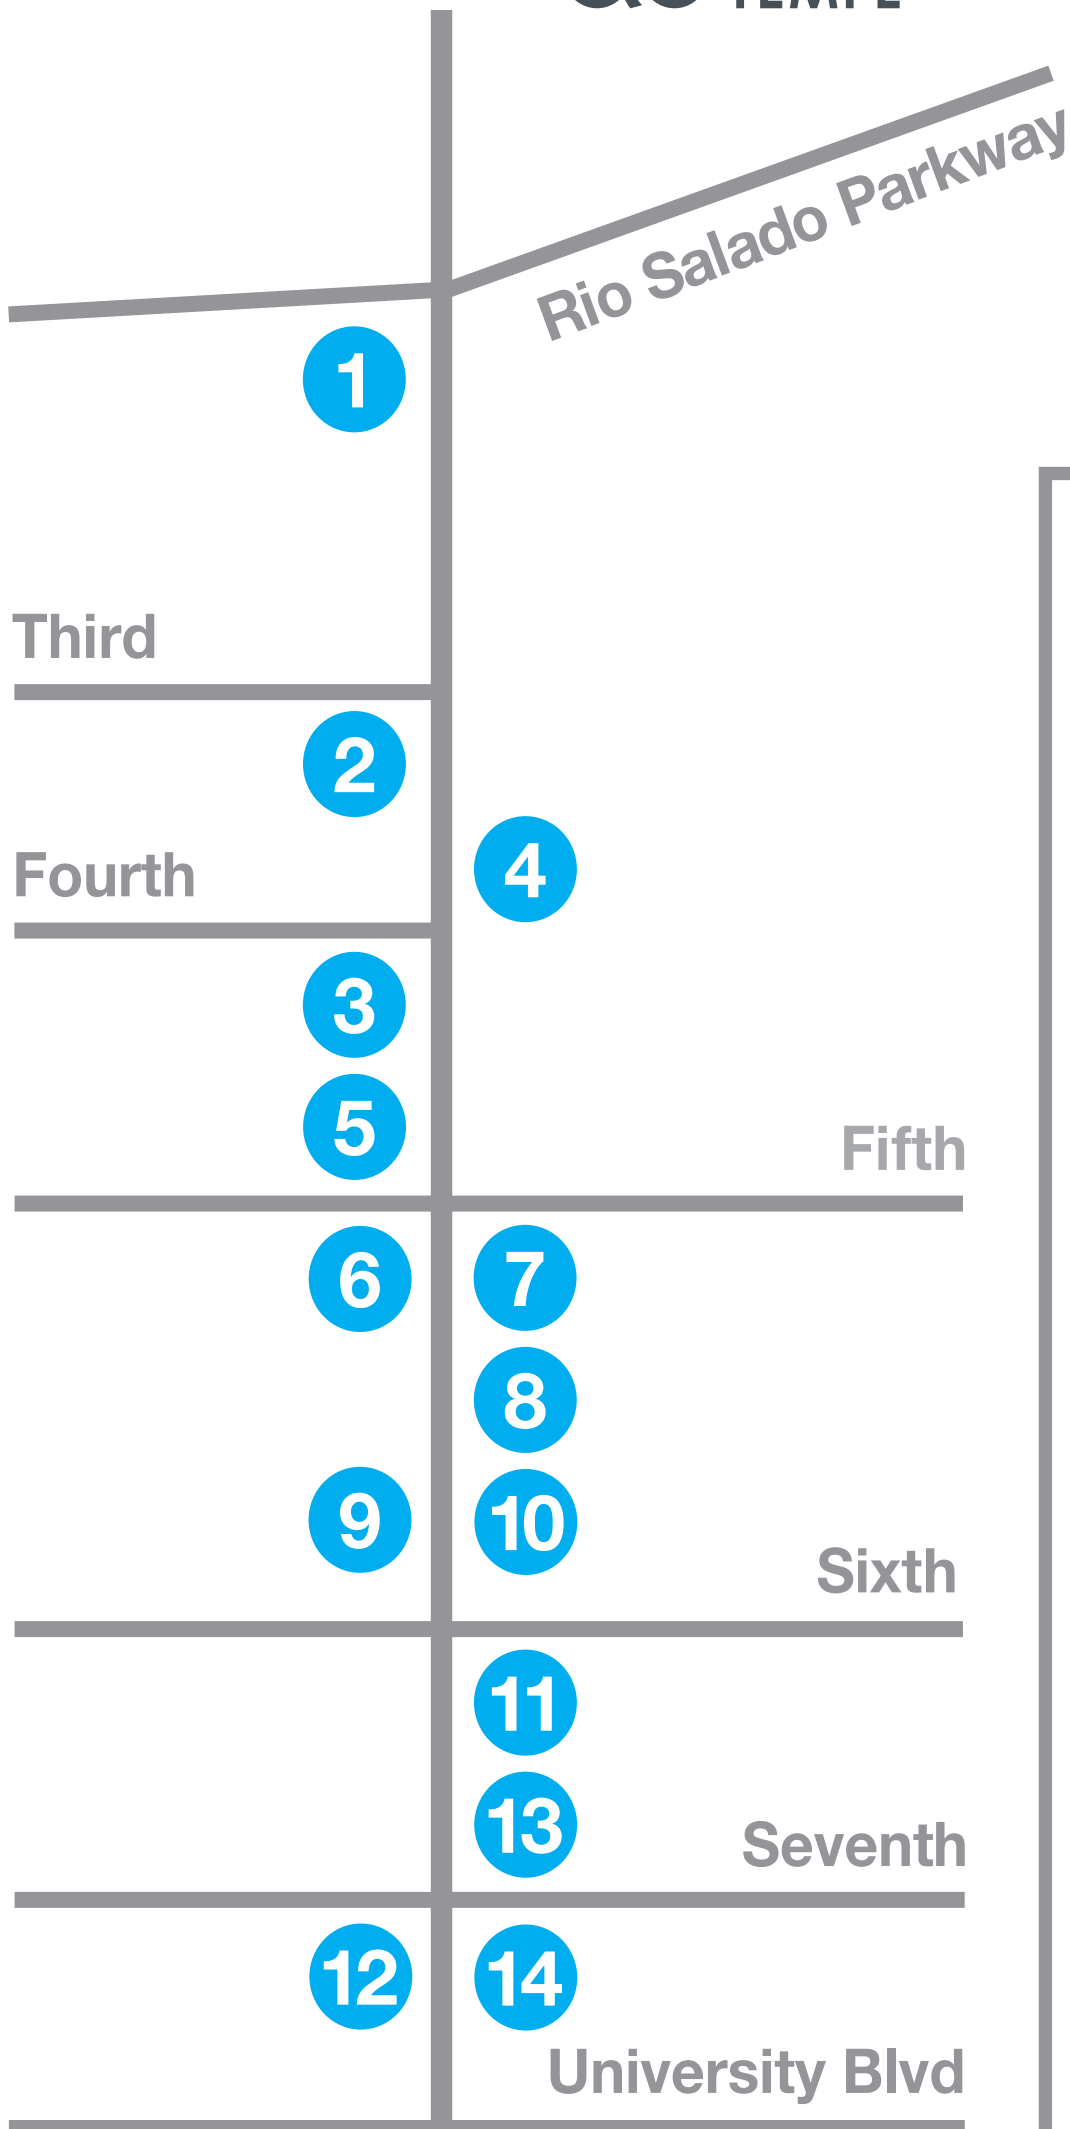

She Tempe

A self-guided art walk through Downtown Tempe, showcasing local female artists' portrayal of women.

BROUGHT TO YOU BY:

- | | | |
|----|----|---|
| 1 | 10 | Heather Freitas
heatherfreitas.com |
| 12 | 14 | |
| 2 | | Claire Joyce
clairejoyce.com |
| 3 | | Amanda Adkins
amandaadkinsart.com |
| 4 | 13 | Karolina Adams
karolinaadams.com
@karolina.adams |
| 5 | 7 | Jenna Garcia
she-collections.com |
| 6 | 9 | Tara Sharpe
tarasharpe.com
@sharpevice |
| 8 | | Kyllan Maney
kyllanmaney.com |
| 8 | | Angela Masker
aznsaa.com |
| 8 | | Emily Caldera
emilycaldera.artstation.com |
| 8 | | Miah Weaver
@miah_kait |
| 11 | | Felicia Penza
paintbypenza.wordpress.com |